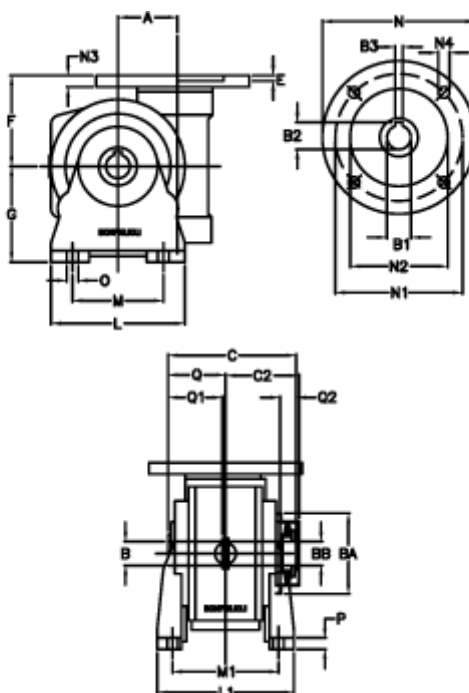

Article number: 390204902433216  
 Description: Worm Gear with Torque Limiter  
 VF 49-L1-V-24 P80B5

## Measures

a	= 49.50	C2	= 63,5	M1	= 98.5	Q	= 51.0
B	= 25	Description	= VF 49V-xx-80B14	N	= 120	Q1	= 41
B1 E7	= 19	E	= 3.0	N1	= 100	Q2	= 15
B2	= 21.8	F	= 70	N2	= 80		
B3 H9	= 6	g	= 82	N3	= 10.0		
BA	= 63	L	= 110	N4	= 7		
BB H7	= 14	L1	= 124.0	O	= 8.5		
C	= 105	m	= 63	P	= 12		